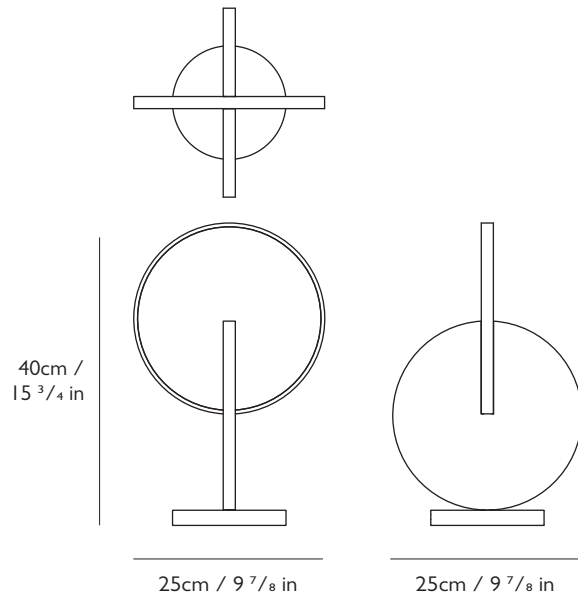

LEE BROOM

ECLIPSE TABLE LAMP

PRODUCT DETAILS

Name

Eclipse Table Lamp

Finish & Product Code	110-130v	220-240v
Polished Chrome	● ECL0120	ECL0020
Polished Gold	● ECL0121	ECL0021

Materials

Opal acrylic, steel

Illumination 110-130v

9.1w, 2700k, 431 lumen, 110-130vAC Input / 24vDC Output, CRI 90

Illumination 220-240v

9.1w, 2700k, 431 lumen, 220-240vAC Input / 24vDC Output, CRI 90

Dimming

Dimmable. Mains voltage. TRIAC / Leading edge.

Certification

UL, cUL (110-130v)
CE, CB (220-240v)

Year of Design

2018

Dimensions

H 40cm x W 25cm x D 25cm / H 15 3/4 in x W 9 7/8 in x D 9 7/8 in

Cord

Length: 200cm / 78 3/4 in

with in-line dimmer switch

Silver fabric outer

Base

H 2cm x Dia 1.5cm / H 3/4 in x Dia 5 7/8 in

Round steel in polished chrome finish

Weight

Product (net): 4.38 kg / 9.66 lbs

Boxed (gross): 5.49 kg / 12.1 lbs

0619rev06

For more information please contact:

US & Canada Inquiries: +1 212 804 8477 - 34 Greene Street, New York, NY 10013 - sales@leebroom.com

UK & Global Inquiries: +44 207 820 0742 - 95 Rivington Street, London, EC2A 3AY - info@leebroom.com

WWW.LEEBROOM.COM