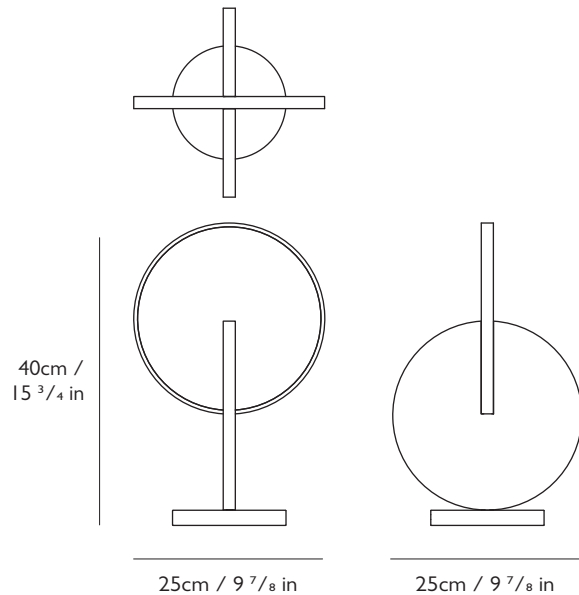

LEE BROOM

ECLIPSE TABLE LAMP

PRODUCT DETAILS

Name

Eclipse Table Lamp

Finish & Product Code

	110-130v	220-240v
Polished Chrome	● ECL0120	UK ECL0020 EU ECL0021

Materials

Opal acrylic, steel

Illumination 110-130v

9.1w, 2700k, 431 lumen, 110-130vAC Input / 24vDC Output, CRI 90

Illumination 220-240v

9.1w, 2700k, 431 lumen, 220-240vAC Input / 24vDC Output, CRI 90

Dimming

Dimmable. Mains voltage. TRIAC / Leading edge.

Certification

UL, cUL (110-130v)
CE, CB (220-240v)

Year of Design

2018

Dimensions

H 40cm x W 25cm x D 25cm / H 15 3/4 in x W 9 7/8 in x D 9 7/8 in

Cord

Length: 200cm / 78 3/4 in

with in-line dimmer switch

Silver fabric outer

Base

H 2cm x Dia 15cm / H 3/4 in x Dia 5 7/8 in

Round steel in polished chrome finish

Weight

Product (net): 4.38 kg / 9.66 lbs

Boxed (gross): 5.49 kg / 12.1 lbs

1218rev05

For more information please contact:

US & Canada Inquiries: +1 212 804 8477 - 34 Greene Street, New York, NY 10013 - sales@leebroom.com

UK & Global Inquiries: +44 207 820 0742 - 95 Rivington Street, London, EC2A 3AY - info@leebroom.com

WWW.LEEBROOM.COM