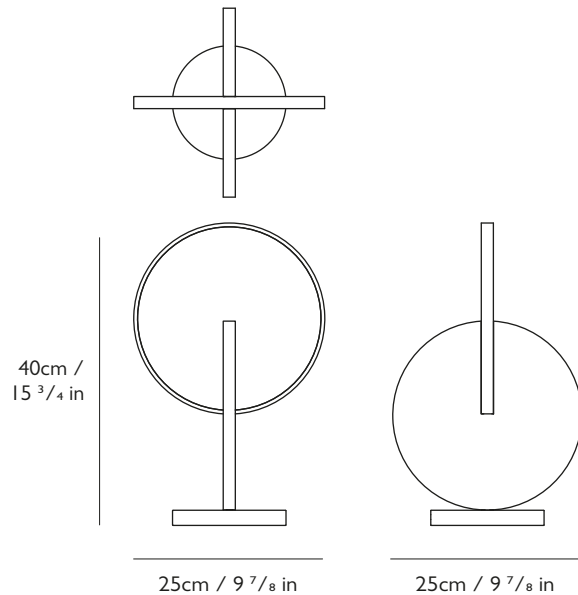

LEE BROOM

ECLIPSE TABLE LAMP

PRODUCT DETAILS

Name

Eclipse Table Lamp

Finish & Product Code

Polished Chrome	●	110-130v	220-240v
		ECL0120	UK ECL0020
			EU ECL0021

Materials

Opal acrylic, steel

Illumination 110-130v

8.5w, 2700k, 431 lumen, 110-130vAC Input / 24vDC Output.

Illumination 220-240v

8.5w, 2700k, 431 lumen, 220-240vAC Input / 24vDC Output.

Dimming

Dimmable. Mains voltage. TRIAC / Leading edge.

Certification

UL, cUL (110-130v)
CE, CB (220-240v)

Year of Design

2018

Dimensions

H 40cm x W 25cm x D 25cm / H 15 3/4 in x W 9 7/8 in x D 9 7/8 in

Cord

Length: 200cm / 78 3/4 in

with in-line dimmer switch

Silver fabric outer

Base

H 2cm x Dia 15cm / H 3/4 in x Dia 5 7/8 in

Round steel in polished chrome finish

Weight

Product (net): 4.38 kg / 9.66 lbs

Boxed (gross): 5.49 kg / 12.1 lbs

0418rev04

For more information please contact:

US & Canada Inquiries: +1 212 804 8477 - 34 Greene Street, New York, NY 10013 - sales@leebroom.com

UK & Global Inquiries: +44 207 820 0742 - 95 Rivington Street, London, EC2A 3AY - info@leebroom.com

WWW.LEEBROOM.COM