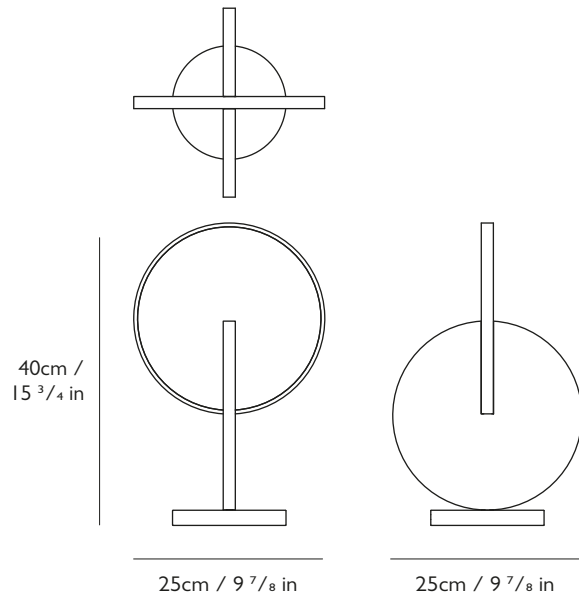

LEE BROOM

ECLIPSE TABLE LAMP

PRODUCT DETAILS

Name

Eclipse Table Lamp

Finish & Product Code

Polished Chrome	●	110-130v	220-240v
		ECL0120	UK ECL0020
			EU ECL0021

Materials

Opal acrylic, steel

Illumination 110-130v

8.5w, 2700k, 431 lumen, 110-130vAC Input / 24vDC Output.

Illumination 220-240v

8.5w, 2700k, 431 lumen, 220-240vAC Input / 24vDC Output.

Dimming

Dimmable. Mains voltage. TRIAC / Leading edge.

Certification

UL, cUL (110-130v)
CE, CB (220-240v)

Year of Design

2018

Dimensions

H 40cm x W 25cm x D 25cm / H 15 3/4 in x W 9 7/8 in x D 9 7/8 in

Cord

Length: 200cm / 78 3/4 in

with in-line dimmer switch

Silver fabric outer

Base

H 2cm x Dia 15cm / H 3/4 in x Dia 5 7/8 in

Round steel in polished chrome finish

Weight

Product (net): 4.38 kg / 9.66 lbs

Boxed (gross): 5.49 kg / 12.1 lbs

0418rev04

For more information please contact:

US & Canada Inquiries: +1 212 804 8477 - 34 Greene Street, New York, NY 10013 - sales@leebroom.com

UK & Global Inquiries: +44 207 820 0742 - 95 Rivington Street, London, EC2A 3AY - info@leebroom.com

WWW.LEEBROOM.COM