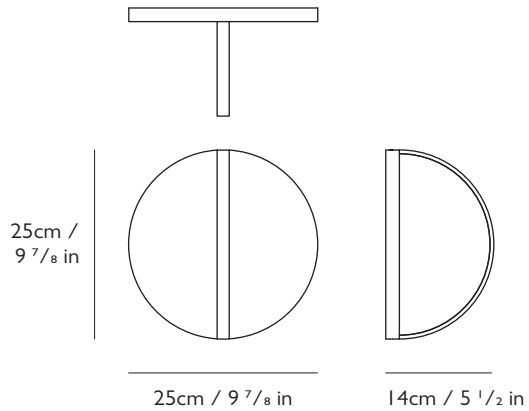

LEE BROOM

ECLIPSE SURFACE LIGHT

PLEASE NOTE

Please allow for 10.9cm x 4cm x 2.2cm
(4 1/4 in x 1 5/8 in x 7/8 in) in ceiling cavity to fit transformer.

PRODUCT DETAILS

Name

Eclipse Surface Light

Finish & Product Code

Dimming

Dimmable. TRIAC / Leading edge / Trailing edge

Certification

UL, cUL (110-130v)
CE, CB (220-240v)

Year of Design

2018

Dimensions

H 25cm x W 25cm x D 14cm / H 9 7/8 in x W 9 7/8 in x D 5 1/2 in

Ceiling plate / Canopy

H 1.6cm x Dia 25cm / H 5/8 in x Dia 9 7/8 in
Round steel in polished chrome finish

Weight

Product (net): 2.04 kg / 4.5 lbs
Boxed (gross): 2.82 kg / 6.2 lbs

0718rev04

For more information please contact: