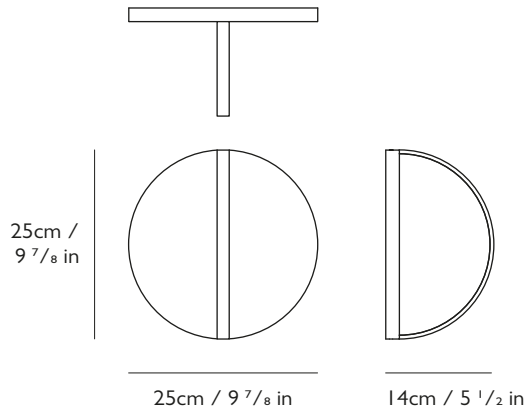

### PLEASE NOTE

Please allow for 10.9cm x 4cm x 2.2cm  
(4 1/4 in x 1 5/8 in x 7/8 in) in ceiling cavity to fit transformer.

#### Dimensions

H 25cm x W 25cm x D 14cm / H 9 7/8 in x W 9 7/8 in x D 5 1/2 in

#### Ceiling plate / Canopy

H 1.6cm x Dia 25cm / H 5/8 in x Dia 9 7/8 in  
Round steel in polished chrome finish