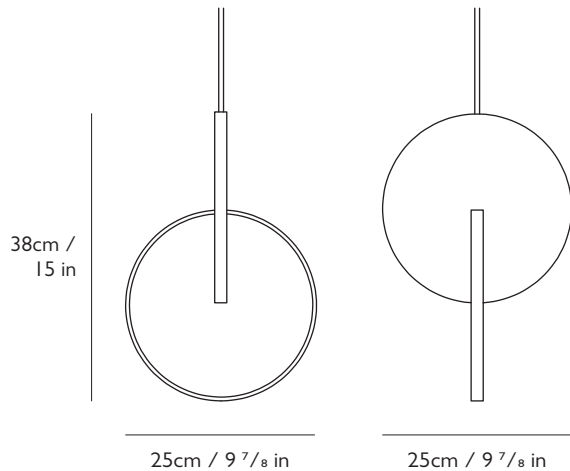

### PLEASE NOTE

Please allow for 10.9cm x 4cm x 2.2cm  
(4 1/4 in x 1 5/8 in x 7/8 in) in ceiling cavity to fit transformer.

#### Dimensions

H 38cm x W 25cm x D 25cm / H 15 in x W 9 7/8 in x D 9 7/8 in

#### Suspension

Length: 300cm / 118 1/8 in

Adjustable cord and steel cable

Transparent casing