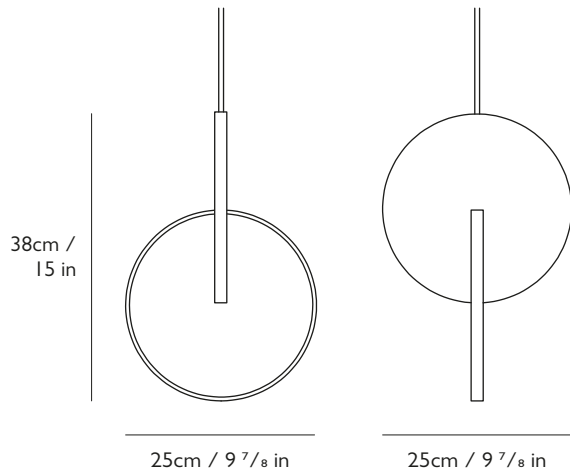

### PLEASE NOTE

Please allow for 10.9cm x 4cm x 2.2cm  
(4 1/4 in x 1 5/8 in x 7/8 in) in ceiling cavity to fit transformer.

Year of Design  
2018

Dimensions  
H 38cm x W 25cm x D 25cm / H 15 in x W 9 7/8 in x D 9 7/8 in

Suspension  
Length: 300cm / 118 1/8 in  
Adjustable cord and steel cable  
Transparent casing

Ceiling plate / Canopy  
H 3cm x Dia 12cm / H 1 1/8 in x Dia 4 3/4 in  
Round steel in polished chrome finish