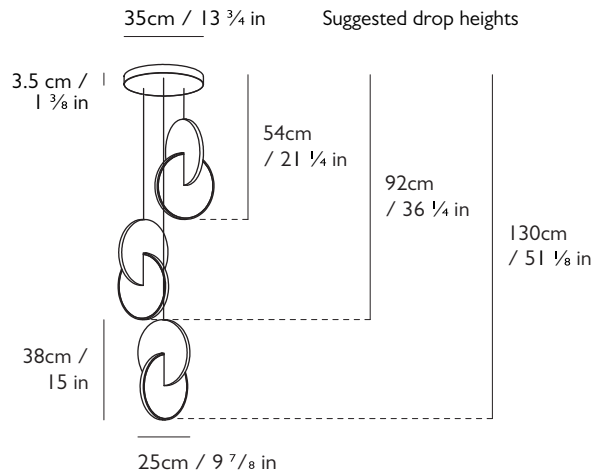

### PLEASE NOTE

Please allow for 10.9cm x 4cm x 2.2cm  
(4 1/4 in x 1 5/8 in x 7/8 in) in ceiling cavity to fit transformer.

#### Dimensions

3 x H 38cm x W 25cm x D 25cm / H 15 x W 9 7/8 x D 9 7/8 in

#### Suspension

Length: 3 x 300cm / 118 1/8 in

Adjustable cord and steel cable

Transparent casing

#### Ceiling plate / Canopy

H 3.5cm x Dia 35cm / H 1 3/8 in x Dia 13 3/4 in

Round steel in polished chrome finish