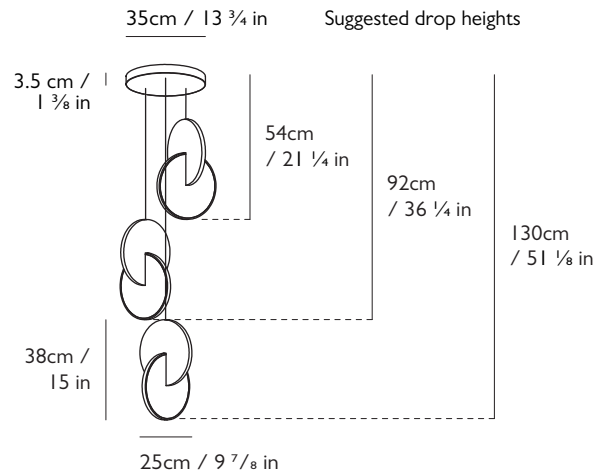

### PLEASE NOTE

Please allow for 10.9cm x 4cm x 2.2cm  
(4 1/4 in x 1 5/8 in x 7/8 in) in ceiling cavity to fit transformer.

#### Dimensions

3 x H 38cm x W 25cm x D 25cm / H 15 x W 9 7/8 x D 9 7/8 in

#### Suspension

Length: 3 x 300cm / 118 1/8 in  
Adjustable cord and steel cable  
Transparent casing

#### Ceiling plate / Canopy

H 3.5cm x Dia 35cm / H 1 3/8 in x Dia 13 3/4 in  
Round steel in polished chrome finish