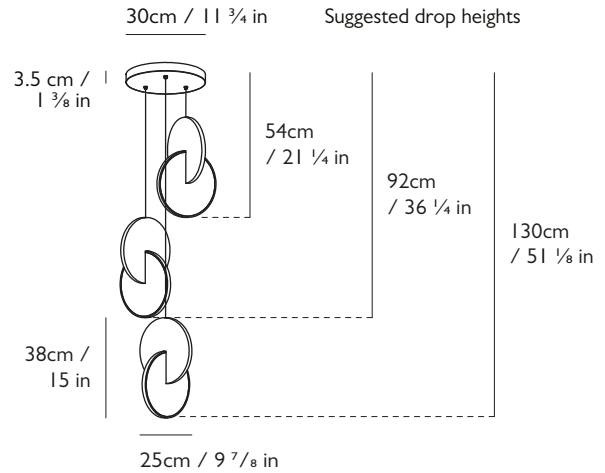

### PLEASE NOTE

Please allow for 10.9cm x 4cm x 2.2cm  
(4 1/4 in x 1 5/8 in x 7/8 in) in ceiling cavity to fit transformer.

#### Dimensions

3 x H 38cm x W 25cm x D 25cm / H 15 x W 9 7/8 x D 9 7/8 in

#### Suspension

Length: 3 x 300cm / 118 1/8 in  
Adjustable cord and steel cable  
Transparent casing

#### Ceiling plate / Canopy

H 3.5cm x Dia 30cm / H 1 3/8 in x Dia 11 3/4 in  
Round steel in polished chrome finish