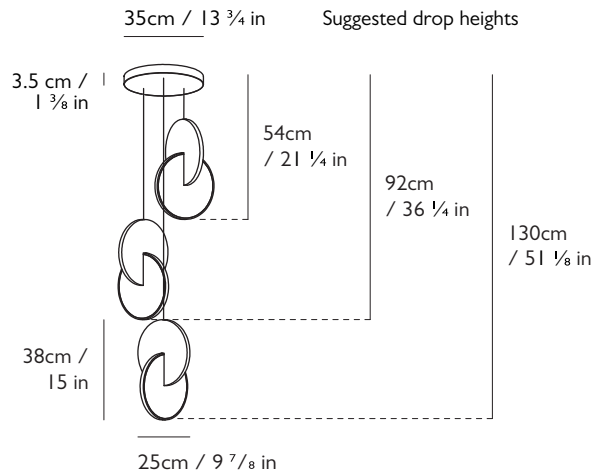

### PLEASE NOTE

Please allow for 10.9cm x 4cm x 2.2cm  
(4 1/4 in x 1 5/8 in x 7/8 in) in ceiling cavity to fit transformer.

#### Dimensions

3 x H 38cm x W 25cm x D 25cm / H 15 x W 9 7/8 x D 9 7/8 in

#### Suspension

Length: 3 x 500cm / 196 7/8 in

Adjustable cord and steel cable

Transparent casing

#### Ceiling plate / Canopy

H 3.5cm x Dia 35cm / H 1 3/8 in x Dia 13 3/4 in

Round steel in matching finish