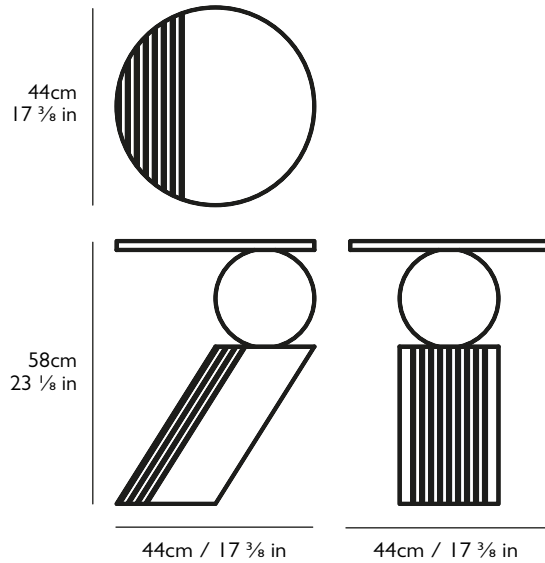

## DRUNKEN SIDE TABLE

### PRODUCT DETAILS

Name

Drunken Side Table

Product Code

Drunken Side Table DRU0020

Materials

Polished chrome, red, white and black Corian

Year of Design

2015

Dimensions

H 58cm x Dia 44cm / H 23 1/8 in x Dia 17 3/8 in

Weight

Product (net) 70kg / 154 lb

0118rev05

For more information please contact:

US & Canada Inquiries: +1 212 804 8477 - 34 Greene Street, New York, NY 10013 - sales@leebroom.com