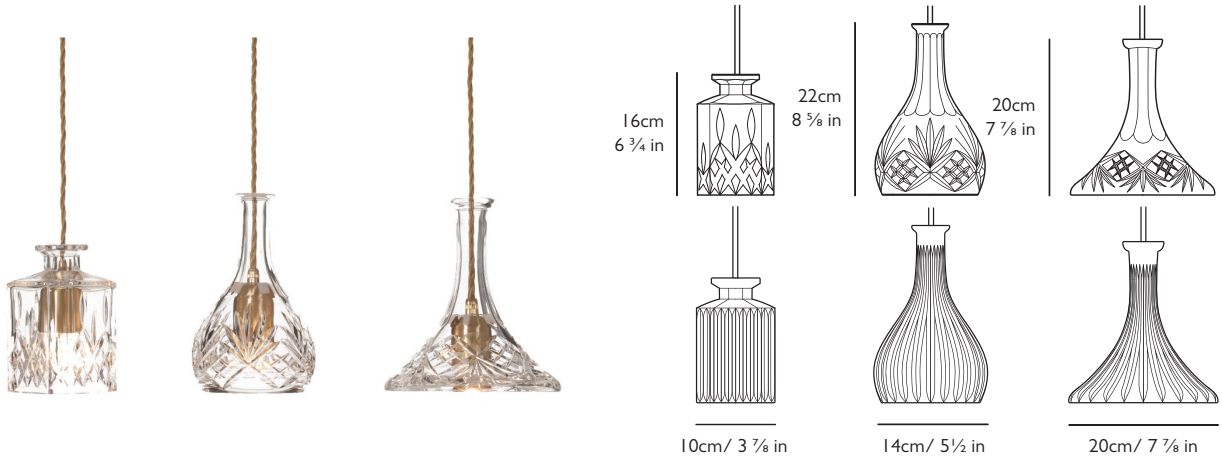

LEE BROOM

DECANTERLIGHT

PRODUCT DETAILS

Name

Decanterlight
Decanterlight Straight

Finish & Product Code	110-130v	220-240v
Decanterlight Tulip	NDC0152	NDC0052
Decanterlight Bell	NDC0151	NDC0051
Decanterlight Square	NDC0150	NDC0050
Decanterlight Straight Tulip	NDC0142	NDC0042
Decanterlight Straight Bell	NDC0141	NDC0041
Decanterlight Straight Square	NDC0140	NDC0040

Materials

Lead crystal, brushed brass, steel

Illumination 110-130v

2w, 2700k, 100 lumen

Bulb: E26, 2w LED, 100 lumen, 25k hrs (1x supplied)

Illumination 220-240v

4.5w, 2700k, 460 lumen

Bulb: E27, 4.5w LED, 470 lumen, 15k hrs (1x supplied)

Tulip x H 20cm x Dia 20cm / H 7 7/8 in x Dia 7 7/8 in

Bell x H 22cm x Dia 14cm / H 8 5/8 in x Dia 5 1/2 in

Square x H 16cm x Dia 10cm / H 6 3/4 in x Dia 3 7/8 in

Suspension

Length: 300cm / 118 1/8 in

Adjustable cord