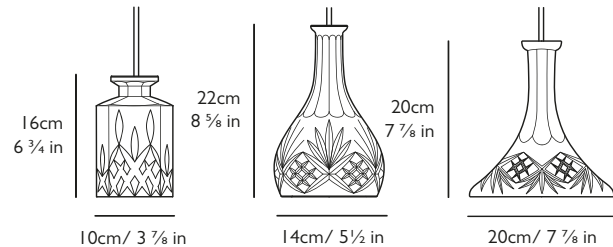

LEE BROOM

DECANTERLIGHT

Design on pendant

PRODUCT DETAILS

Name

Decanterlight

Finish & Product Code	110-130v	220-240v
Decanterlight Tulip	NDC0152	NDC0052
Decanterlight Bell	NDC0151	NDC0051
Decanterlight Square	NDC0150	NDC0050

Materials

Lead crystal, brushed brass, steel

Illumination 110-130v

2w, 2700k, 100 lumen

Bulb: E26, 2w LED, 100 lumen, 25k hrs (1x supplied), CRI 80

Illumination 220-240v

4.5w, 2700k, 460 lumen

Bulb: E27, 4.5w LED, 470 lumen, 15k hrs (1x supplied), CRI 80

Tulip x H 20cm x Dia 20cm / H 7 7/8 in x Dia 7 7/8 in

Bell x H 22cm x Dia 14cm / H 8 5/8 in x Dia 5 1/2 in

Square x H 16cm x Dia 10cm / H 6 1/4 in x Dia 3 7/8 in

Suspension

Length: 300cm / 118 1/8 in

Adjustable cord

Gold fabric outer

Ceiling Plate / Canopy

H 3cm x Dia 12cm / H 1 1/8 in x Dia 4 3/4 in

Round steel in satin white finish

Weight

Tulip: Product (net) 1.75kg / 3.85 lb / Boxed (gross) 2.05kg / 4.5 lb

Bell: Product (net) 1.2kg / 2.6 lb / Boxed (gross) 1.4kg / 3 lb