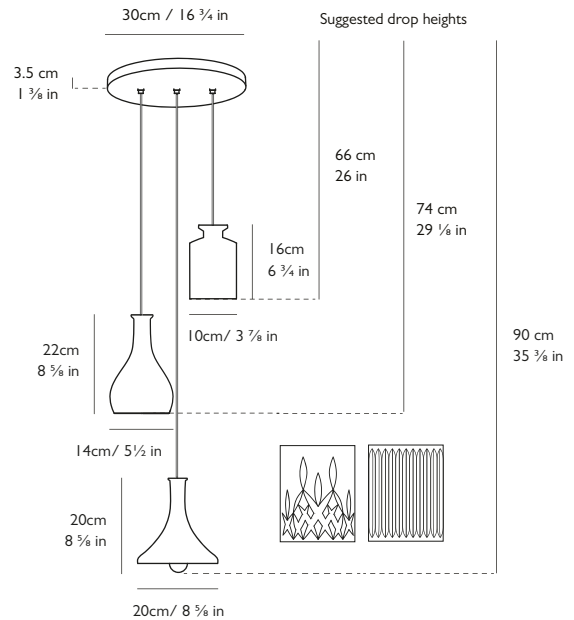

LEE BROOM

DECANTERLIGHT CHANDELIER 3 PIECE

PRODUCT DETAILS

Name

Decanterlight Chandelier 3 Piece

Finish & Product Code	110-130v	220-240v
Chandelier 3 Piece	NDC0170	NDC0070
Straight Chandelier 3 Piece	NDC0180	NDC0080

Materials

Lead crystal, brushed brass, steel

Illumination 110-130v

6w, 2700k, 200 lumen

Bulb: E26, 2w LED, 100 lumen, 25k hrs (3x supplied)

Illumination 220-240v

13.5w, 2700k, 780 lumen

Bulb: E27, 4.5w LED, 470 lumen, 15k hrs (3x supplied)

Dimming

Dimmable. Mains voltage. TRIAC / Leading edge.

Certification

UL, cUL (110-130v)

CE, CB (220-240v)

Year of Design

2013

Dimensions

I Tulip: H 20cm x Dia 20cm / H 7 7/8 in x Dia 7 7/8 in

I Bell: H 22cm x Dia 14cm / H 8 5/8 in x Dia 5 1/2 in

I Square: H 16cm x Dia 10cm / H 6 1/4 in x Dia 3 7/8 in

Suspension

Length: 3 x 300cm / 118 1/8 in

Adjustable cord

Gold fabric outer

Ceiling Plate / Canopy

H 3.5cm x Dia 30cm / H 1 3/8 in x Dia 11 3/4 in

Round steel in satin white finish

Weight

Product (net) 6.7kg / 14.7lb / Boxed (gross) 6.8kg / 14.9lb

0118rev05

For more information please contact:

US & Canada Inquiries: +1 212 804 8477 - 34 Greene Street, New York, NY 10013 - sales@leebroom.com

UK & Global Inquiries: +44 207 820 0742 - 95 Rivington Street, London, EC2A 3AY - info@leebroom.com

WWW.LEEBROOM.COM