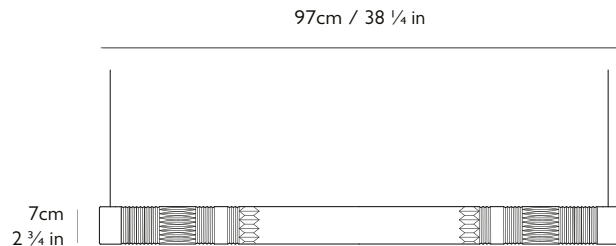

LEE BROOM

CRYSTAL TUBE

PLEASE NOTE

Please allow for 25.4cm x 7.6cm x 7.6cm (10 in x 3 in x 3 in) in ceiling cavity to fit transformer.

PRODUCT DETAILS

Name

Crystal Tube

Finish & Product Code		110-130v	220-240v
Brushed Brass	●	CRY0110	CRY0010
Polished Chrome	●	CRY0121	CRY0021

Materials

Crystal, steel

Illumination 110-130v

15w LED strip, 2700k, 800lm, 110-130vAC Input / 24vDC Output
Supplied with separate transformer, CRI 80

Illumination 220-240v

15w LED strip, 2700k, 800lm, 220-240vAC Input / 24vDC Output.
Supplied with separate transformer, CRI 80

Dimming

Dimmable. Mains voltage. TRIAC / Leading edge

Certification

UL, cUL (110-130v)
CE, CB (220-240v)

Year of Design

2015

Dimensions

H 7cm x L 97cm / H 2 3/4 in x 38 1/4 in

Suspension

Length: 300cm / 118 1/8 in
Transparent casing

Ceiling Plate / Canopy

2 x H 3cm x Dia 12cm / H 1 1/8 in x Dia 4 3/4 in
Adjustable Cord
Round steel in matching finish

Weight

Product (net) 2.85kg / 6.2 lb / Boxed (gross) 6.2kg / 13.6 lb