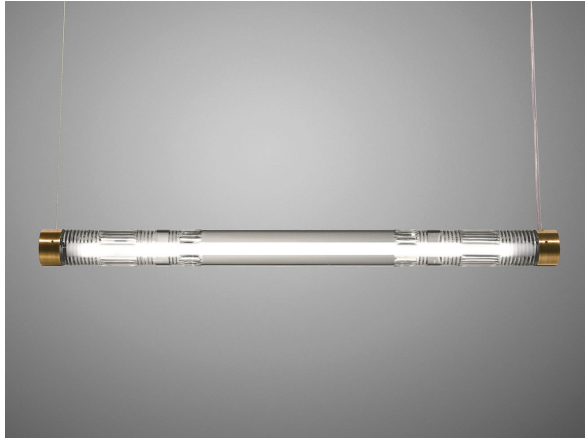

LEE BROOM

CRYSTAL TUBE

PLEASE NOTE

Please allow for 25.4cm x 7.6cm x 7.6cm (10 in x 3 in x 3 in) in ceiling cavity to fit transformer.

PRODUCT DETAILS

Name

Crystal Tube

Finish & Product Code		110-130v	220-240v
Brushed Brass	●	CRY0110	CRY0010
Polished Chrome	●	CRY0121	CRY0021

Materials

Crystal, steel

Illumination 110-130v

15w LED strip, 2700k, 800lm, 110-130vAC Input / 24vDC Output
Supplied with separate transformer, CRI 80

Illumination 220-240v

15w LED strip, 2700k, 800lm, 220-240vAC Input / 24vDC Output.
Supplied with separate transformer, CRI 80

Dimming

Dimmable. Mains voltage. TRIAC / Leading edge

Certification

UL, cUL (110-130v)
CE, CB (220-240v)

Year of Design

2015

Dimensions

H 7cm x L 97cm / H 2 3/4 in x 38 1/4 in

Suspension

Length: 300cm / 118 1/8 in
Transparent casing

Ceiling Plate / Canopy

2 x H 3cm x Dia 12cm / H 1 1/8 in x Dia 4 3/4 in
Adjustable Cord
Round steel in matching finish

Weight

Product (net) 2.85kg / 6.2 lb / Boxed (gross) 6.2kg / 13.6 lb