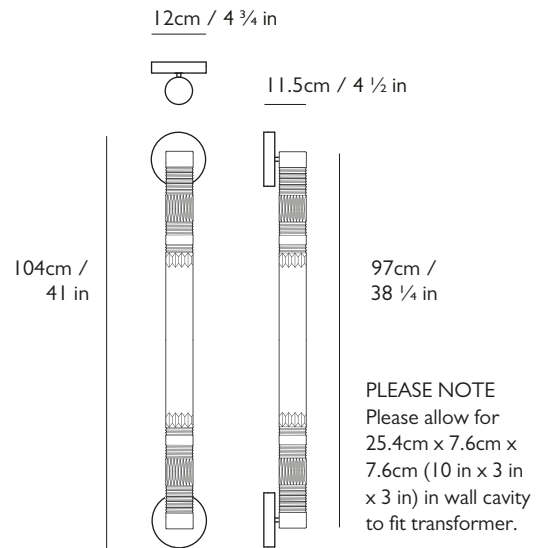

LEE BROOM

CRYSTAL TUBE WALL LIGHT

PRODUCT DETAILS

Name

Crystal Tube Wall Light

Finish & Product Code	110-130v	220-240v
Brushed Brass ●	CRY0120	CRY0020
Polished Chrome ●	CRY0122	CRY0022

Materials

Crystal, steel

Illumination 110-130v

15w LED strip, 2700k, 800 lumen. 24vDC, CRI 80
Supplied with separate LED driver with 110-130v input

Illumination 220-240v

15w LED strip, 2700k, 800 lumens. 24vDC, CRI 80
Supplied with separate LED driver with 220-240v input

Dimming

Dimmable. Mains voltage. TRIAC / Leading edge

Certification

UL, cUL (110-130v)
CE, CB (220-240v)

Year of Design

2017

Dimensions

Overall:

W 12cm x H 104cm x D 11.5cm / W 4 3/4 in x H 41 in x D 4 1/2 in

Tube Dimensions:

Dia. 7cm x 97cm / Dia. 2 3/4 in x H 38 1/4 in

Wall Plate / Canopy

2 x H 3cm x Dia 12cm / H 1 1/8 in x Dia 4 3/4 in
Round steel in matching finish

Weight

Product (net) 2.85kg / 6.2 lb / Boxed (gross) 6.2kg / 13.6 lb

For more information please contact:

US & Canada Inquiries: +1 212 804 8477 - sales@leebroom.com

UK & Global Inquiries: +44 207 820 0742 - 95 Rivington Street, London, EC2A 3AY - info@leebroom.com

www.leebroom.com

0220rev07