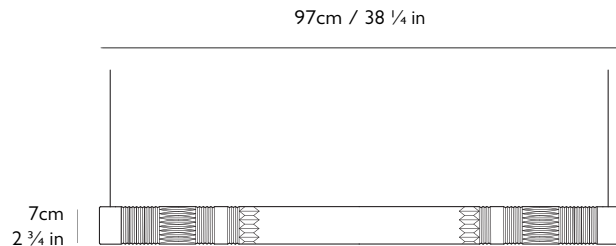

LEE BROOM

CRYSTAL TUBE

PLEASE NOTE

Please allow for 25.4cm x 7.6cm x 7.6cm (10 in x 3 in x 3 in) in ceiling cavity to fit transformer.

PRODUCT DETAILS

Name

Crystal Tube

Finish & Product Code	110-130v	220-240v
Brushed Brass ●	CRY0110	CRY0010
Polished Chrome ●	CRY0121	CRY0021

Materials

Crystal, steel

Illumination 110-130v

15w LED strip, 2700k, 800lm, 110-130vAC Input / 24vDC Output
Supplied with separate transformer, CRI 80

Illumination 220-240v

15w LED strip, 2700k, 800lm, 220-240vAC Input / 24vDC Output.
Supplied with separate transformer, CRI 80

Dimming

Dimmable. Mains voltage. TRIAC / Leading edge

Certification

UL, cUL (110-130v)
CE, CB (220-240v)

Year of Design

2015

Dimensions

H 7cm x L 97cm / H 2 3/4 in x 38 1/4 in

Suspension

Length: 300cm / 118 1/8 in
Transparent casing

Ceiling Plate / Canopy

2 x H 3cm x Dia 12cm / H 1 1/8 in x Dia 4 3/4 in
Adjustable Cord
Round steel in matching finish

Weight

Product (net) 2.85kg / 6.2 lb / Boxed (gross) 6.2kg / 13.6 lb