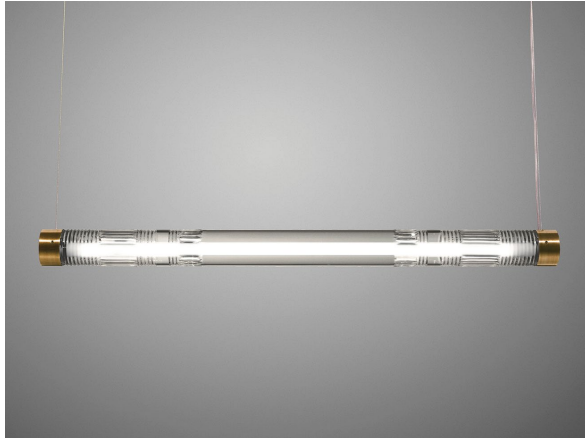

LEE BROOM

CRYSTAL TUBE

PLEASE NOTE

Please allow for 25.4cm x 7.6cm x 7.6cm (10 in x 3 in x 3 in) in ceiling cavity to fit transformer.

PRODUCT DETAILS

Name

Crystal Tube

Finish & Product Code	110-130v	220-240v
Brushed Brass ●	CRY0110	CRY0010
Polished Chrome ●	CRY0121	CRY0021

Materials

Crystal, steel

Illumination 110-130v

15w LED strip, 2700k, 800lm, 110-130vAC Input / 24vDC Output
Supplied with separate transformer, CRI 80

Illumination 220-240v

15w LED strip, 2700k, 800lm, 220-240vAC Input / 24vDC Output.
Supplied with separate transformer, CRI 80

Dimming

Dimmable. Mains voltage. TRIAC / Leading edge

Certification

UL, cUL (110-130v)
CE, CB (220-240v)

Year of Design

2015

Dimensions

H 7cm x L 97cm / H 2 3/4 in x 38 1/4 in

Suspension

Length: 300cm / 118 1/8 in
Transparent casing

Ceiling Plate / Canopy

2 x H 3cm x Dia 12cm / H 1 1/8 in x Dia 4 3/4 in
Adjustable Cord
Round steel in matching finish

Weight

Product (net) 2.85kg / 6.2 lb / Boxed (gross) 6.2kg / 13.6 lb