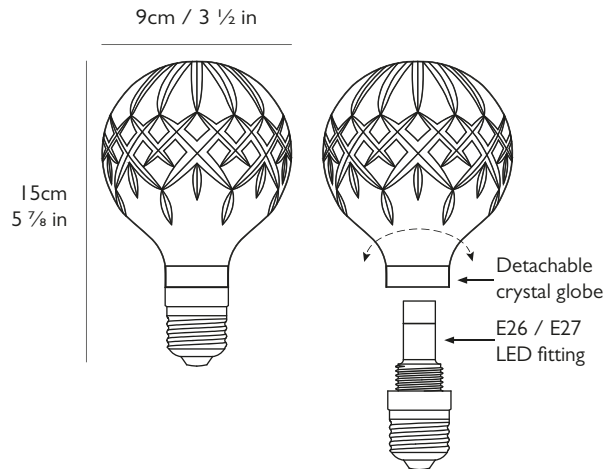

LEE BROOM

CRYSTAL BULB

PRODUCT DETAILS

Name

Crystal Bulb

Product Code

Crystal Bulb Clear
Crystal Bulb Frosted

110-130v

CB0111
CB0112

220-240v

CB0011
CB0012

Materials

Clear or frosted lead crystal

Illumination 110-130v

2w, 2700k, 100 lumen, do not use with halogen lamps; LED only
Bulb: E26, 2w LED, 100 lumen, 10k hrs (1x supplied), CRI 80

UL, cUL (110-130v)
CE, CB (220-240v)

Year of Design

2012

Dimensions

H 15cm x Dia 9cm / H 5 7/8 in x Dia 3 1/2 in

Weight

Product (net) 0.2kg / 0.4 lb / Boxed (gross) 0.5kg / 1.1 lb

For more information please contact: