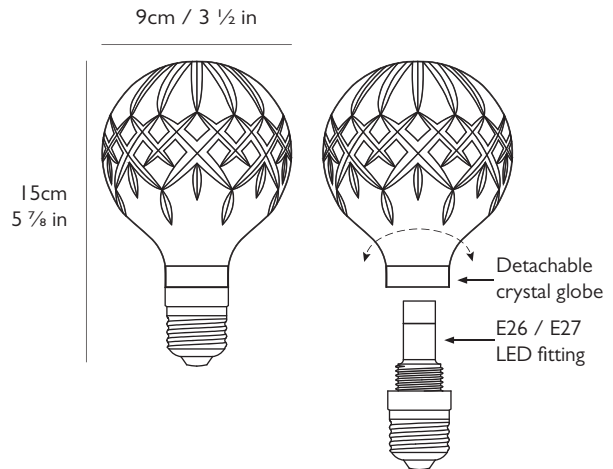

## CRYSTAL BULB

#### Dimensions

H 15cm x Dia 9cm / H 5 7/8 in x Dia 3 1/2 in