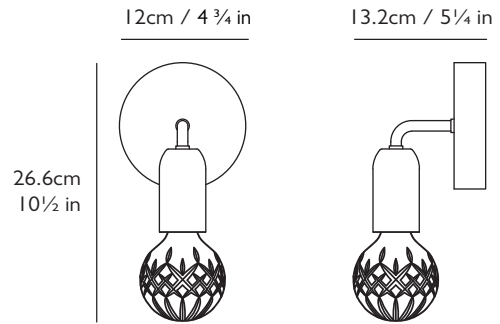

LEE BROOM

CRYSTAL BULB WALL LIGHT

PRODUCT DETAILS

Name

Crystal Bulb Wall Light

Product Code

110-130v 220-240v

Crystal Bulb Clear

CB0162 CB0061

Crystal Bulb Frosted

CB0161 CB0062

Materials

Clear or frosted lead crystal, steel

Illumination 110-130v

2w, 2700k, 100 lumen, do not use with halogen lamps; LED only
Bulb: E26, 2w LED, 100 lumen, 10k hrs (1x supplied), CRI 80

UL, cUL (110-130v)

CE, CB (220-240v)

Year of Design

2017

Dimensions

H 26.6cm x W 12cm x D 13.2cm / H 10 1/2 in x W 4 3/4 in x D 5 1/4 in

Wall Plate / Canopy

H 3cm x Dia 12cm / H 1 1/8 in x Dia 4 3/4 in
Round steel in brushed brass finish