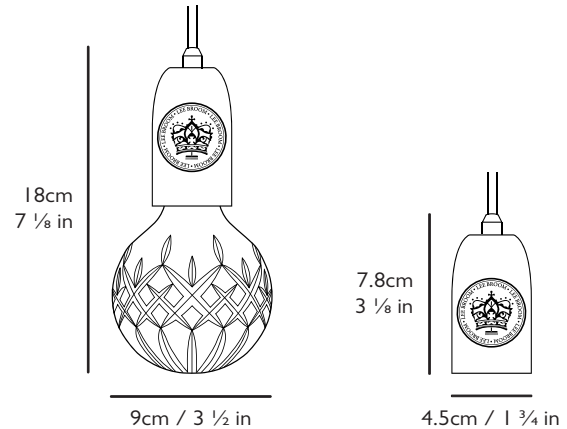

LEE BROOM

CRYSTAL BULB PENDANT LIGHT

PRODUCT DETAILS

Name
Crystal Bulb Pendant Light

Finish & Product Code	110-130v	220-240v
Brushed Brass Clear ●	CB0121	CB0021
Brushed Brass Frosted ●	CB0122	CB0022
Polished Chrome Clear ●	CB0125	CB0025
Polished Chrome Frosted ●	CB0124	CB0026

Materials
Clear or frosted lead crystal, steel

Illumination 110-130v
2w, 2700k, 100 lumen
Bulb: E26, 2w LED, 100 lumen, 10k hrs (1x supplied)

Illumination 220-240v
2w, 2700k, 100 lumen
Bulb: E27, 2w LED, 100 lumen, 10k hrs (1x supplied)

Dimming
Dimmable. Mains voltage. TRIAC / Leading edge

Certification
UL, cUL (110-130v)
CE, CB (220-240v)

Year of Design
2012

Dimensions
H 18cm x Dia 9cm / H 7 1/8 in x Dia 3 1/2 in

Suspension
Length: 300cm / 118 1/8 in
Adjustable cord
Fabric outer in matching finish

Ceiling Plate / Canopy
H 3cm x Dia 12cm / H 1 1/8 in x Dia 4 3/4 in
Round steel in brushed brass finish

Weight
Product (net) 0.6kg / 1.3 lb / Boxed (gross) 1.35kg / 2.9 lb

0718rev06

For more information please contact:

US & Canada Inquiries: +1 212 804 8477 - 34 Greene Street, New York, NY 10013 - sales@leebroom.com

UK & Global Inquiries: +44 207 820 0742 - 95 Rivington Street, London, EC2A 3AY - info@leebroom.com

WWW.LEEBROOM.COM