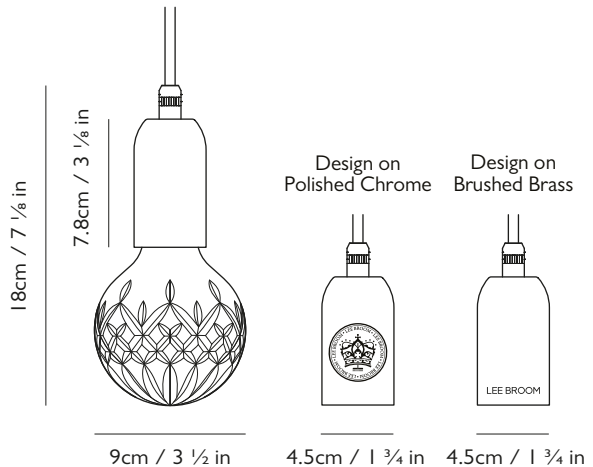

LEE BROOM

CRYSTAL BULB PENDANT LIGHT

PRODUCT DETAILS

Name

Crystal Bulb Pendant Light

Finish & Product Code	110-130v	220-240v
Brushed Brass Clear ●	CB0121	CB0021
Brushed Brass Frosted ●	CB0122	CB0022
Polished Chrome Clear ●	CB0125	CB0025
Polished Chrome Frosted ●	CB0124	CB0026

Materials

Clear or frosted lead crystal, steel

Illumination 110-130v

2w, 2700k, 100 lumen, do not use with halogen lamps; LED only
Bulb: E26, 2w LED, 100 lumen, 10k hrs (1x supplied), CRI 80

Illumination 220-240v

Year of Design

2012

Dimensions

H 18cm x Dia 9cm / H 7 1/8 in x Dia 3 1/2 in

Suspension

Length: 300cm / 118 1/8 in

Adjustable cord

Fabric outer in matching finish

Ceiling Plate / Canopy

H 3cm x Dia 12cm / H 1 1/8 in x Dia 4 3/4 in

Round steel in matching brushed brass or polished chrome finish

Weight

Product (net) 0.6kg / 1.3 lb / Boxed (gross) 1.35kg / 2.9 lb

For more information please contact: