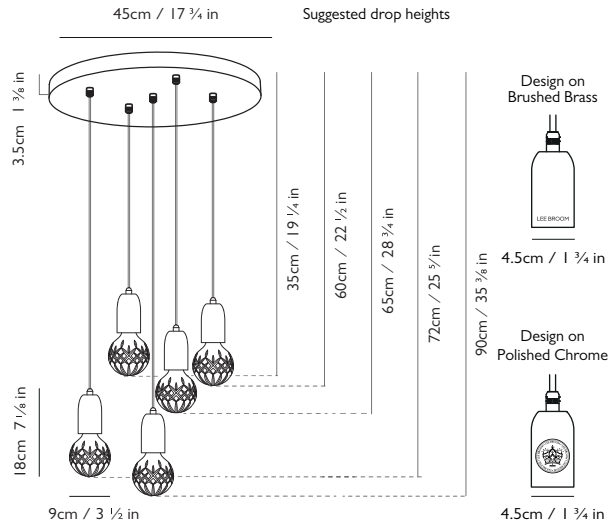

LEE BROOM

CRYSTAL BULB CHANDELIER 5 PIECE

PRODUCT DETAILS

Name

Crystal Bulb Chandelier 5 Piece

Product Code	110-130v	220-240v
Clear Crystal Bulb Brushed Brass	● CB0141	CB0041
Frosted Crystal Bulb Brushed Brass	● CB0142	CB0042
Clear Crystal Bulb Polished Chrome	● CB0145	CB0045
Frosted Crystal Bulb Polished Chrome	● CB0146	CB0046

Materials

Clear or frosted lead crystal, steel

Illumination 110-130v

10w, 2700k, 260 lumen, do not use with halogen lamps; LED only
Bulb: E26, 2w LED, 100 lumen, 10k hrs (5x supplied), CRI 80

Illumination 220-240v

Year of Design

2013

Dimensions

5 x H 18cm x Dia 9cm / H 7 1/8 in x Dia 3 1/2 in

Suspension

Length: 5 x 300cm / 118 1/8 in
Adjustable cord
Fabric outer in matching finish

Ceiling Plate / Canopy

H 3.5cm x Dia 45cm / H 1 3/8 in x Dia 17 3/4 in
Round Steel in satin white finish