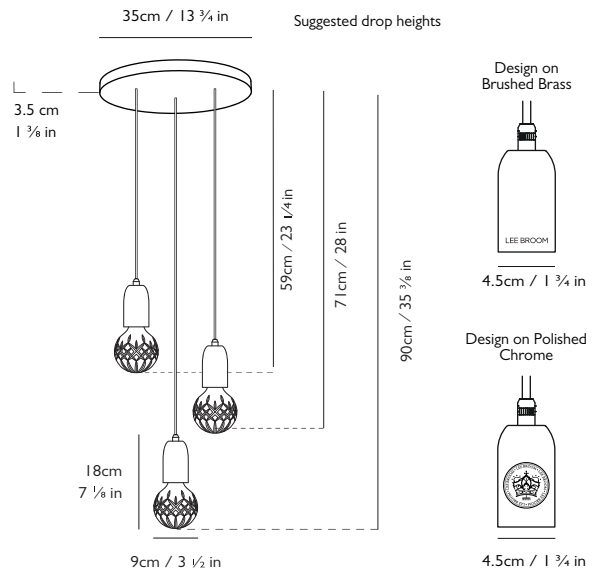

LEE BROOM

CRYSTAL BULB CHANDELIER 3 PIECE

PRODUCT DETAILS

Name

Crystal Bulb Chandelier 3 Piece

Product Code	110-130v	220-240v
Clear Crystal Bulb Brushed Brass	● CB0151	CB0051
Frosted Crystal Bulb Brushed Brass	● CB0152	CB0052
Clear Crystal Bulb Polished Chrome	● CB0147	CB0047
Frosted Crystal Bulb Polished Chrome	● CB0148	CB0048

Materials

Clear or frosted lead crystal, steel

Illumination 110-130v

6w, 2700k, 200 lumen, do not use with halogen lamps; LED only
Bulb: E26, 2w LED, 100 lumen, 10k hrs (3x supplied), CRI 80

Illumination 220-240v

Year of Design

2013

Dimensions

3 x H 18cm x Dia 9cm / H 7 1/8 in x Dia 3 1/2 in

Suspension

Length: 3 x 300cm / 118 1/8 in
Adjustable cord
Fabric outer in matching finish

Ceiling Plate / Canopy

H 3.5cm x Dia 35cm / H 1 3/8 in x Dia 13 3/4 in
Round steel in satin white finish

Weight

Product (net) 4.25kg / 9.3 lb / Boxed (gross) 4.45kg / 9.8 lb

0120rev08

For more information please contact:

US & Canada Inquiries: +1 212 804 8477 - 34 Greene Street, New York, NY 10013 - sales@leebroom.com