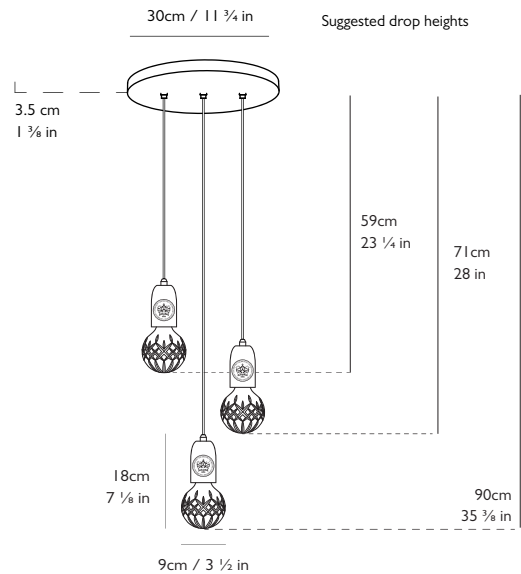

LEE BROOM

CRYSTAL BULB CHANDELIER 3 PIECE

PRODUCT DETAILS

Name

Crystal Bulb Chandelier 3 Piece

Product Code 110-130v 220-240v

Clear Crystal Bulb Brushed Brass ● CB0151 CB0051

Frosted Crystal Bulb Brushed Brass ● CB0152 CB0052

Clear Crystal Bulb Polished Chrome ● CB0147 CB0047

Frosted Crystal Bulb Polished Chrome ● CB0148 CB0048

Materials

Clear or frosted lead crystal, steel

Illumination 110-130v

6w, 2700k, 200 lumen

Bulb: E26, 2w LED, 100 lumen, 10k hrs (3x supplied)

Year of Design

2013

Dimensions

3 x H 18cm x Dia 9cm / H 7 1/8 in x Dia 3 1/2 in

Suspension

Length: 3 x 300cm / 118 1/8 in

Adjustable cord

Fabric outer in matching finish

Ceiling Plate / Canopy

H 3.5cm x Dia 30cm / H 1 3/8 in x Dia 11 3/4 in

Round steel in satin white finish

Weight

Product (net) 4.25kg / 9.3 lb / Boxed (gross) 4.45kg / 9.8 lb

0718rev06

For more information please contact: