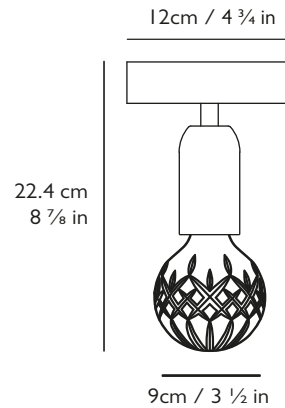

LEE BROOM

CRYSTAL BULB CEILING LIGHT

PRODUCT DETAILS

Name

Crystal Bulb Ceiling Light

Product Code	I10-130v	220-240v
Crystal Bulb Clear	CB0164	CB0063
Crystal Bulb Frosted	CB0163	CB0064

Materials

Clear or frosted lead crystal, steel

Dimming

Dimmable. Mains voltage. TRIAC / Leading edge

Certification

UL, cUL (I10-130v)
CE, CB (220-240v)

Year of Design

2017

Dimensions

H 22.4cm x Dia 9cm / H 8 7/8 in x Dia 3 1/2 in

Ceiling Plate / Canopy

H 3cm x Dia 12cm / H 1 1/8 in x Dia 4 3/4 in
Round steel in brushed brass finish

Weight

Product (net) 0.6kg / 1.3 lb / Boxed (gross) 1.35kg / 2.9 lb

For more information please contact: