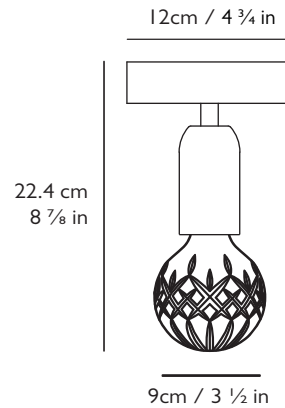

LEE BROOM

CRYSTAL BULB CEILING LIGHT

PRODUCT DETAILS

Name

Crystal Bulb Ceiling Light

Product Code	110-130v	220-240v
Crystal Bulb Clear	CB0164	CB0063
Crystal Bulb Frosted	CB0163	CB0064

Materials

Clear or frosted lead crystal, steel

Illumination 110-130v

2w, 2700k, 100 lumen

Bulb: E26, 2w LED, 100 lumen, 10k hrs (1x supplied)

Illumination 220-240v

2w, 2700k, 100 lumen

Bulb: E27, 2w LED, 100 lumen, 10k hrs (1x supplied)

Dimming

Dimmable. Mains voltage. TRIAC / Leading edge

Certification

UL, cUL (110-130v)

CE, CB (220-240v)

Year of Design

2017

Dimensions

H 22.4cm x Dia 9cm / H 8 7/8 in x Dia 3 1/2 in

Ceiling Plate / Canopy

H 3cm x Dia 12cm / H 1 1/8 in x Dia 4 3/4 in

Round steel in brushed brass finish

Weight

Product (net) 0.6kg / 1.3 lb / Boxed (gross) 1.35kg / 2.9 lb

0718rev06

For more information please contact:

US & Canada Inquiries: +1 212 804 8477 - 34 Greene Street, New York, NY 10013 - sales@leebroom.com

UK & Global Inquiries: +44 207 820 0742 - 95 Rivington Street, London, EC2A 3AY - info@leebroom.com

WWW.LEEBROOM.COM