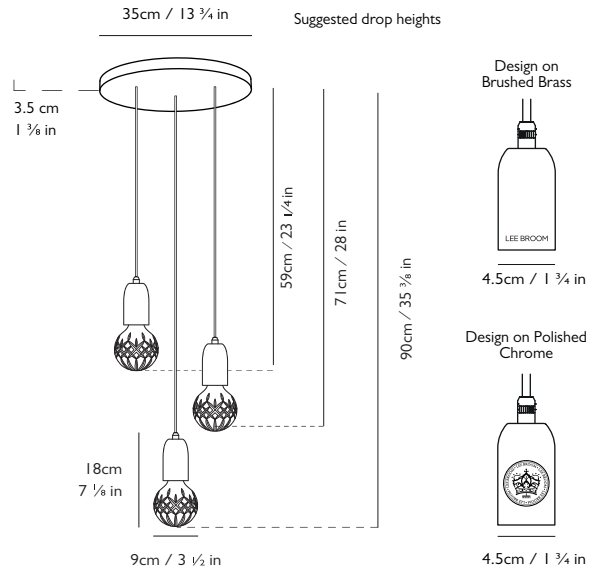

LEE BROOM

CRYSTAL BULB CHANDELIER 3 PIECE

PRODUCT DETAILS

Name

Crystal Bulb Chandelier 3 Piece

Product Code	110-130v	220-240v
Clear Crystal Bulb Brushed Brass	● CB0151	CB0051
Frosted Crystal Bulb Brushed Brass	● CB0152	CB0052
Clear Crystal Bulb Polished Chrome	● CB0147	CB0047
Frosted Crystal Bulb Polished Chrome	● CB0148	CB0048

Materials

Clear or frosted lead crystal, steel

Illumination 110-130v

6w, 2700k, 200 lumen, do not use with halogen lamps; LED only
Bulb: E26, 2w LED, 100 lumen, 10k hrs (3x supplied), CRI 80

Illumination 220-240v

Year of Design

2013

Dimensions

3 x H 18cm x Dia 9cm / H 7 1/8 in x Dia 3 1/2 in

Suspension

Length: 3 x 300cm / 118 1/8 in
Adjustable cord
Fabric outer in matching finish

Ceiling Plate / Canopy

H 3.5cm x Dia 35cm / H 1 3/8 in x Dia 13 3/4 in
Round steel in satin white finish