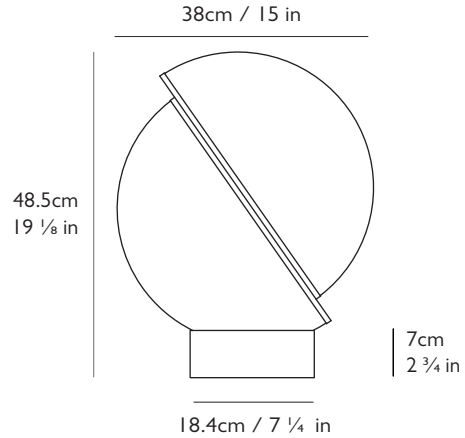

LEE BROOM

CRESCENT TABLE LAMP

PRODUCT DETAILS

Name

Crescent Table Lamp

Finish & Product Code 110-130v 220-240v

Crescent Table Lamp CRE0120 UK CRE0020
EU CRE0021

Materials

H 48.5cm x Dia 38cm / H 19 1/8 in x Dia 15 in

Cord

Length: 200cm / 78 3/4 in

with in-line switch

Gold fabric outer

Base

H 7cm x Dia 18.4cm / H 2 3/4 in x Dia 7 1/4 in

Round steel in brushed brass finish