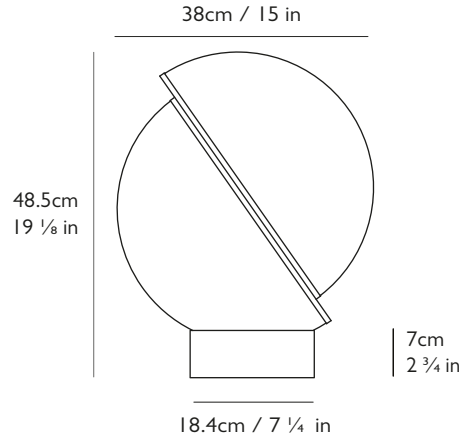

LEE BROOM

CRESCENT TABLE LAMP

PRODUCT DETAILS

Name

Crescent Table Lamp

Finish & Product Code 110-130v 220-240v

Crescent Table Lamp CRE0120 UK CRE0020
EU CRE0021

Materials

H 48.5cm x Dia 38cm / H 19 1/8 in x Dia 15 in

Cord

Length: 200cm / 78 3/4 in

Gold fabric outer

Base

H 7cm x Dia 18.4cm / H 2 3/4 in x Dia 7 1/4 in

Round steel in brushed brass finish

Weight