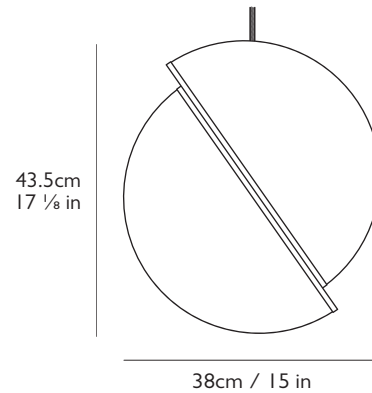

LEE BROOM

CRESCENT LIGHT

PRODUCT DETAILS

Name

Crescent Light

Finish & Product Code   110-130v   220-240v

Crescent Light   CRE0110   CRE0010

Materials

Opal acrylic, brushed brass, steel

Illumination 110-130v

11w, 2700k

Bulb: E26, 11w LED, 1100 lumen, 10k hrs (1x supplied), CRI 82

Illumination 220-240v

13w, 2800k

Bulb: E27, 13w LED, 1055 lumen, 10k hrs (1x supplied), CRI 80

Dimming

Dimmable. Mains voltage. TRIAC / Leading edge

Certification

UL, cUL (110-130v)

CE, CB (220-240v)

Year of Design

2015

Dimensions

H 43.5cm x Dia 38cm / H 17 1/8 in x Dia 15 in

Suspension

Length: 300cm / 118 1/8 in

Adjustable cord

Gold fabric outer

Ceiling Plate / Canopy

H 3cm x Dia 12cm / H 1 1/8 in x Dia 4 3/4 in

Round steel in brushed brass finish

Weight

Product (net) 2.7kg / 5.9 lb / Boxed (gross) 6.1kg / 13.4 lb

1218rev06

For more information please contact:

US & Canada Inquiries: +1 212 804 8477 - 34 Greene Street, New York, NY 10013 - sales@leebroom.com

UK & Global Inquiries: +44 207 820 0742 - 95 Rivington Street, London, EC2A 3AY - info@leebroom.com

WWW.LEEBROOM.COM