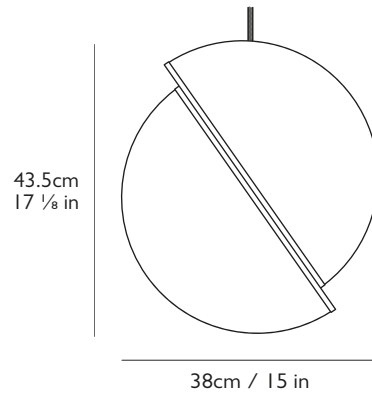

LEE BROOM

CRESCENT LIGHT

PRODUCT DETAILS

Name

Crescent Light

Finish & Product Code

110-130v	220-240v
CRE0010	CRE0110

Materials

Opal acrylic, brushed brass, steel

Illumination 110-130v

11w, 2700k, 400 lumen

Bulb: E26, 11w LED, 1100 lumen, 10k hrs (1x supplied)

Illumination 220-240v

13w, 2700k, 400 lumen

Bulb: E27, 13w LED, 1050 lumen, 10k hrs (1x supplied)

Dimming

Dimmable. Mains voltage. TRIAC / Leading edge

Certification

UL, cUL (110-130v)

CE, CB (220-240v)

Year of Design

2015

Dimensions

H 43.5cm x Dia 38cm / H 17 1/8 in x Dia 15 in

Suspension

Length: 300cm / 118 1/8 in

Adjustable cord

Gold fabric outer

Ceiling Plate / Canopy

H 3cm x Dia 12cm / H 1 1/8 in x Dia 4 3/4 in

Round steel in brushed brass finish

Weight

Product (net) 2.7kg / 5.9 lb / Boxed (gross) 6.1kg / 13.4 lb

0118rev05

For more information please contact:

US & Canada Inquiries: +1 212 804 8477 - 34 Greene Street, New York, NY 10013 - sales@leebroom.com

UK & Global Inquiries: +44 207 820 0742 - 95 Rivington Street, London, EC2A 3AY - info@leebroom.com

WWW.LEEBROOM.COM