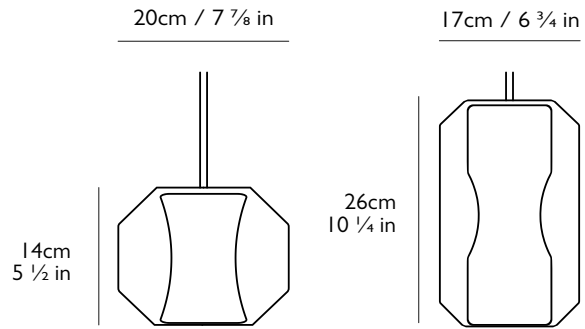

LEE BROOM

CHAMBER

PRODUCT DETAILS

Name

Chamber

Product Code	110-130v	220-240v
Chamber Small	CH0110	CH0010
Chamber Large	CH0120	CH0020

Materials

Carrara marble, crystal, steel

Chamber Small: H 14cm x Dia 20cm / H 5 1/2 in x Dia 7 7/8 in

Chamber Large: H 26cm x Dia 17cm / H 10 1/4 in x Dia 6 3/4 in

Suspension

Length: 300cm / 118 1/8 in

Adjustable cord

Transparent casing

Ceiling Plate / Canopy

H 3cm x Dia 12cm / H 1 1/8 in x Dia 4 3/4 in

Round steel in satin white finish

Weight

Small: Product (net) 2.7kg / 5.95 lb / Boxed (gross) 2.9kg / 6.3 lb

Large: Product (net) 3.3kg / 7.2 lb / Boxed (gross) 4.1kg / 9 lb