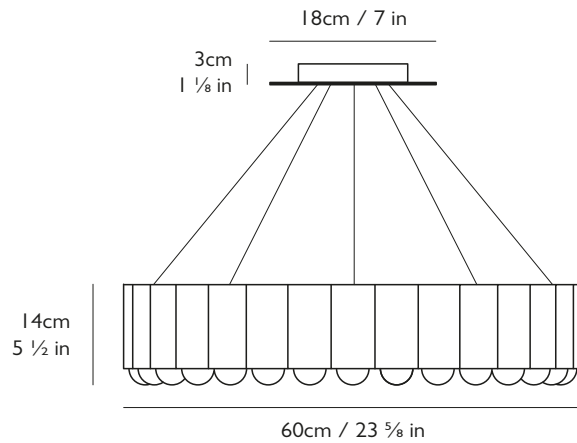

LEE BROOM

CAROUSEL

PRODUCT DETAILS

Name

Carousel

Finish & Product Code	110-130v	220-240v
Polished Gunmetal ●	CA0110	CA0010
Polished Gold ●	CA0111	CA0011
Polished Chrome ●	CA0112	CA0012
Matte Black ●	CA0113	CA0013

Materials

Steel, glass

Illumination 110-130v

60w, 2700k, 1050 lumen

Bulb: E26, 2w LED, 100 lumen, 10k hrs (30x supplied)

Illumination 220-240v

60w, 2700k, 1050 lumen

Bulb: E27, 2w LED, 100 lumen, 10k hrs (30x supplied)

Dimming

Dimmable. Mains voltage. TRIAC / Leading edge

Certification

UL, cUL (110-130v)

CE, CB (220-240v)

Year of Design

2012

Dimensions

H 14cm x Dia 60cm / H 5 1/2 in x Dia 23 5/8 in

Suspension

Min drop height: 55cm / 21 5/8 in

Max drop height: 280cm / 110 1/4 in

Adjustable steel cables

Cord

Length: 310cm / 122 in

Transparent casing

Ceiling Plate / Canopy

H 3cm x Dia 18cm / H 1 1/8 in x Dia 7 in

Round steel in matching finish

Weight

Product (net) 14kg / 30 lb / Boxed (gross) 18kg / 39.6 lb

Note

From 1st May 2018, the Carousel will be supplied with our new improved 1w LED which is more energy efficient (30 x 1w = 30w). The output of each LED will still be 2700k and 100 lumen.

0118rev05

For more information please contact:

US & Canada Inquiries: +1 212 804 8477 - 34 Greene Street, New York, NY 10013 - sales@leebroom.com

UK & Global Inquiries: +44 207 820 0742 - 95 Rivington Street, London, EC2A 3AY - info@leebroom.com

WWW.LEEBROOM.COM