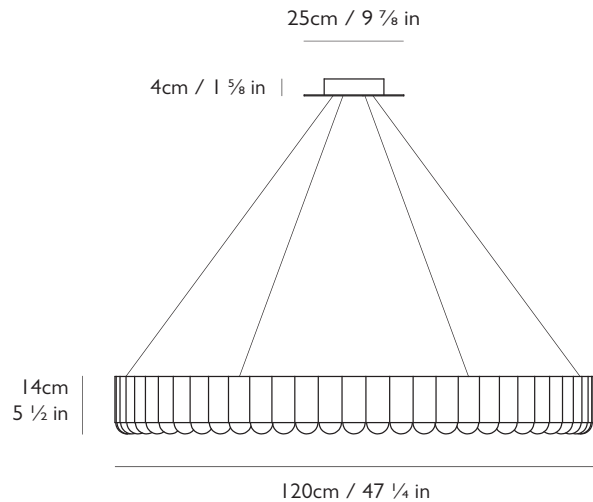

LEE BROOM

CAROUSEL XL

PRODUCT DETAILS

Name

Carousel XL

Finish & Product Code	110-130v	220-240v
Polished Gunmetal ●	CA0130	CA0030
Polished Gold ●	CA0131	CA0031
Polished Chrome ●	CA0132	CA0032
Matte Black ●	CA0133	CA0033

H 14cm x Dia 120cm / H 5 1/2 in x Dia 47 1/4 in

Suspension

Min drop height: 55cm / 21 5/8 in

Max drop height: 280cm / 110 1/4 in

Adjustable steel cables

Cord

Length: 310cm / 122 in

Transparent casing

Ceiling Plate / Canopy

H 4cm x Dia 25cm / H 1 5/8 in x Dia 9 7/8 in

Round steel in matching finish

Weight

Product (net) 28kg / 61.7 lb / Boxed (gross) 48kg / 105.8 lb

0718rev06

For more information please contact: