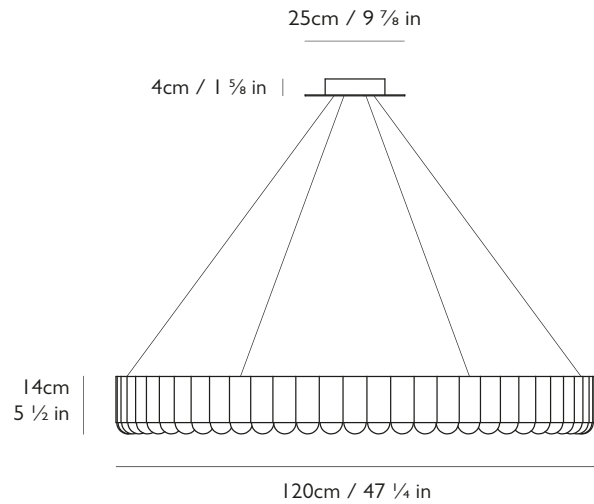

LEE BROOM

CAROUSEL XL

PRODUCT DETAILS

Name

Carousel XL

Finish & Product Code	110-130v	220-240v
Polished Gunmetal ●	CA0130	CA0030
Polished Gold ●	CA0131	CA0031
Polished Chrome ●	CA0132	CA0032
Matte Black ●	CA0133	CA0033

Materials

Steel, glass

Illumination 110-130v

120w, 2700k, 1150 lumen

Bulb: E26, 2w LED, 100 lumen, 10k hrs (60x supplied)

Illumination 220-240v

120w, 2700k, 1150 lumen

Bulb: E27, 2w LED, 100 lumen, 10k hrs (60x supplied)

Dimming

Dimmable. Mains voltage. TRIAC / Leading edge

Certification

UL, cUL (110-130v)

CE, CB (220-240v)

Year of Design

2014

Dimensions

H 14cm x Dia 120cm / H 5 1/2 in x Dia 47 1/4 in

Suspension

Min drop height: 55cm / 21 5/8 in

Max drop height: 280cm / 110 1/4 in

Adjustable steel cables

Cord

Length: 310cm / 122 in

Transparent casing

Ceiling Plate / Canopy

H 4cm x Dia 25cm / H 1 5/8 in x Dia 9 7/8 in

Round steel in matching finish

Weight

Product (net) 28kg / 61.7 lb / Boxed (gross) 48kg / 105.8 lb

Note

From 1st May 2018, the Carousel will be supplied with our new improved 1w LED which is more energy efficient (30 x 1w = 30w). The output of each LED will still be 2700k and 100 lumen.

0118rev05

For more information please contact:

US & Canada Inquiries: +1 212 804 8477 - 34 Greene Street, New York, NY 10013 - sales@leebroom.com

UK & Global Inquiries: +44 207 820 0742 - 95 Rivington Street, London, EC2A 3AY - info@leebroom.com

WWW.LEEBROOM.COM