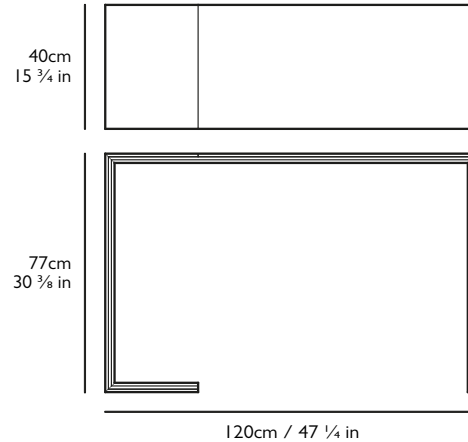

LEE BROOM

ACID MARBLE CONSOLE TABLE

PRODUCT DETAILS

Name

Acid Marble Console Table

Product Code

Acid Marble Console Table ACI0010

Materials

Nero Marquina marble, Carrara marble and yellow glass

Year of Design

2015

Dimensions

H 77cm x W 40cm x L 120cm / H 30 3/8 in x W 15 3/4 in x L 47 1/4 in

Weight

Product (net) 125kg / 276 lb

0118rev05

For more information please contact:

US & Canada Inquiries: +1 212 804 8477 - 34 Greene Street, New York, NY 10013 - sales@leebroom.com

UK & Global Inquiries: +44 207 820 0742 - 95 Rivington Street, London, EC2A 3AY - info@leebroom.com

WWW.LEEBROOM.COM